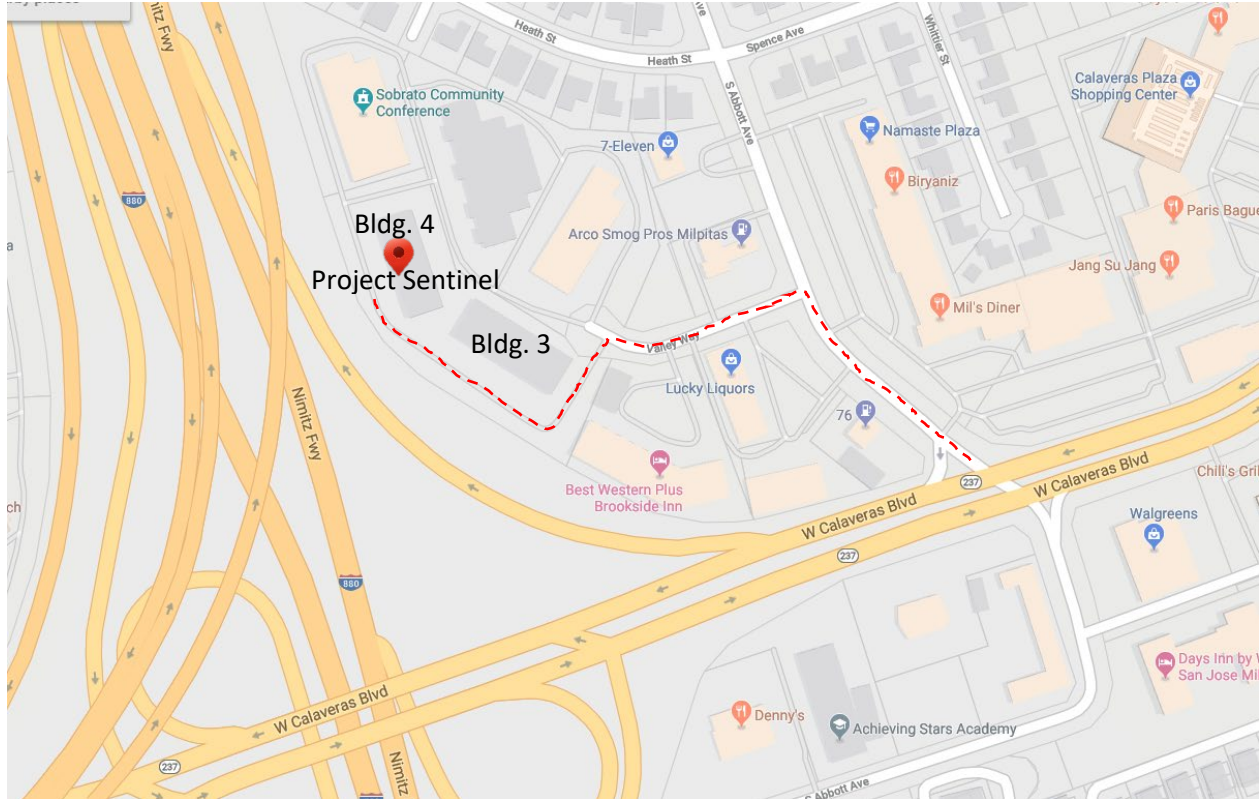

Project Sentinel
554 Valley Way, Bldg. 4
Milpitas, CA 95035
M – Th: 9am to 4pm; Fri: 8am to 1pm

Project Sentinel is located at 554 Valley Way in Milpitas, on the first floor of Building 4. Nearest cross streets are Calaveras Blvd. and Abbott Ave. We are located north of Calaveras Blvd. Our office faces the 880 / Nimitz Freeway.

- From Calaveras, turn onto Abbott Ave (head north). The first street on the left hand side is Valley Way.
- Once you get to the end of Valley Way (past the Best Western) you will see 3 driveways.
- Take the left driveway and go past Building 3. See the map above.
- Parking is available by Building 4 where Project Sentinel is located, on the side facing the freeway.